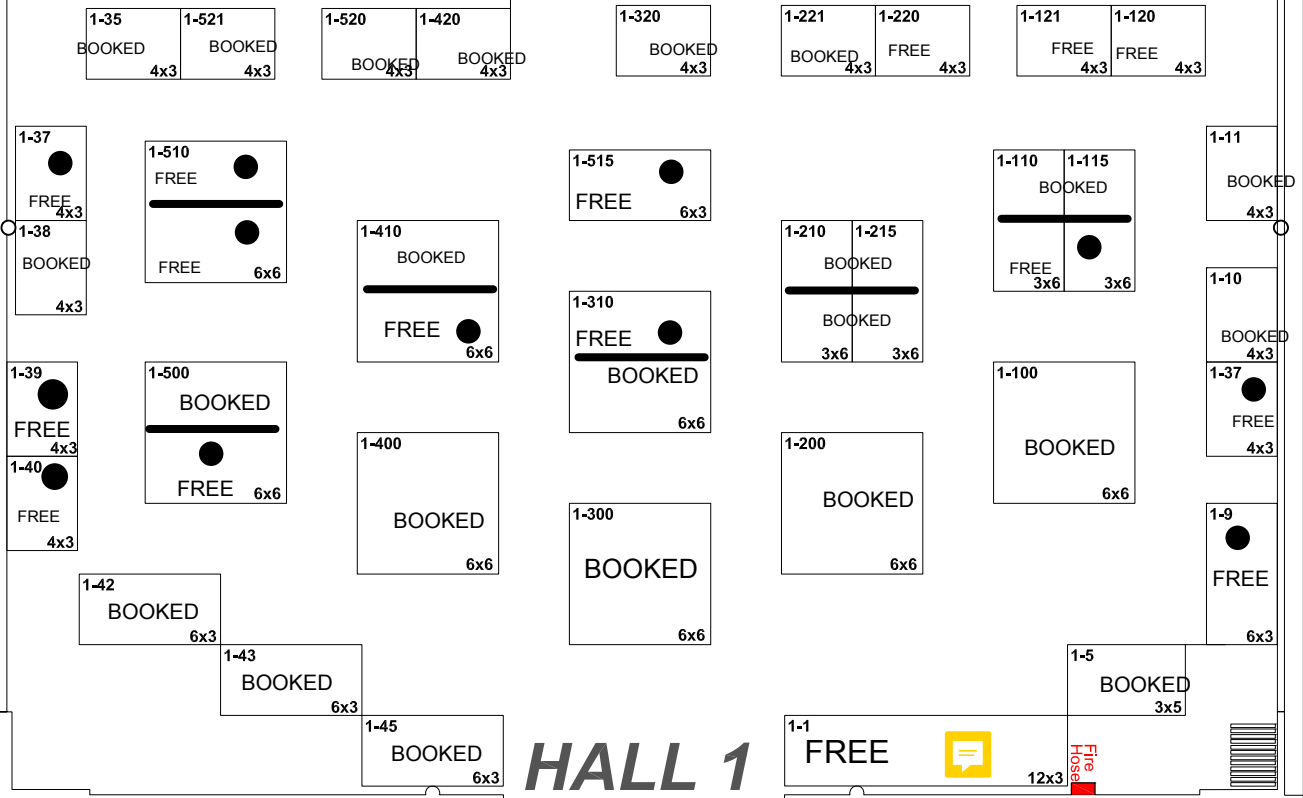

SERVICE ENTRANCE
GATE 1

Fire Exit

Fire Hose

To Restrooms and
Service Gate 1

Exhibition / Project :

**SIGHT MIDDLE EAST
2020**

Exhibition / Project Date :

**11-13 FEBRUARY
2020**